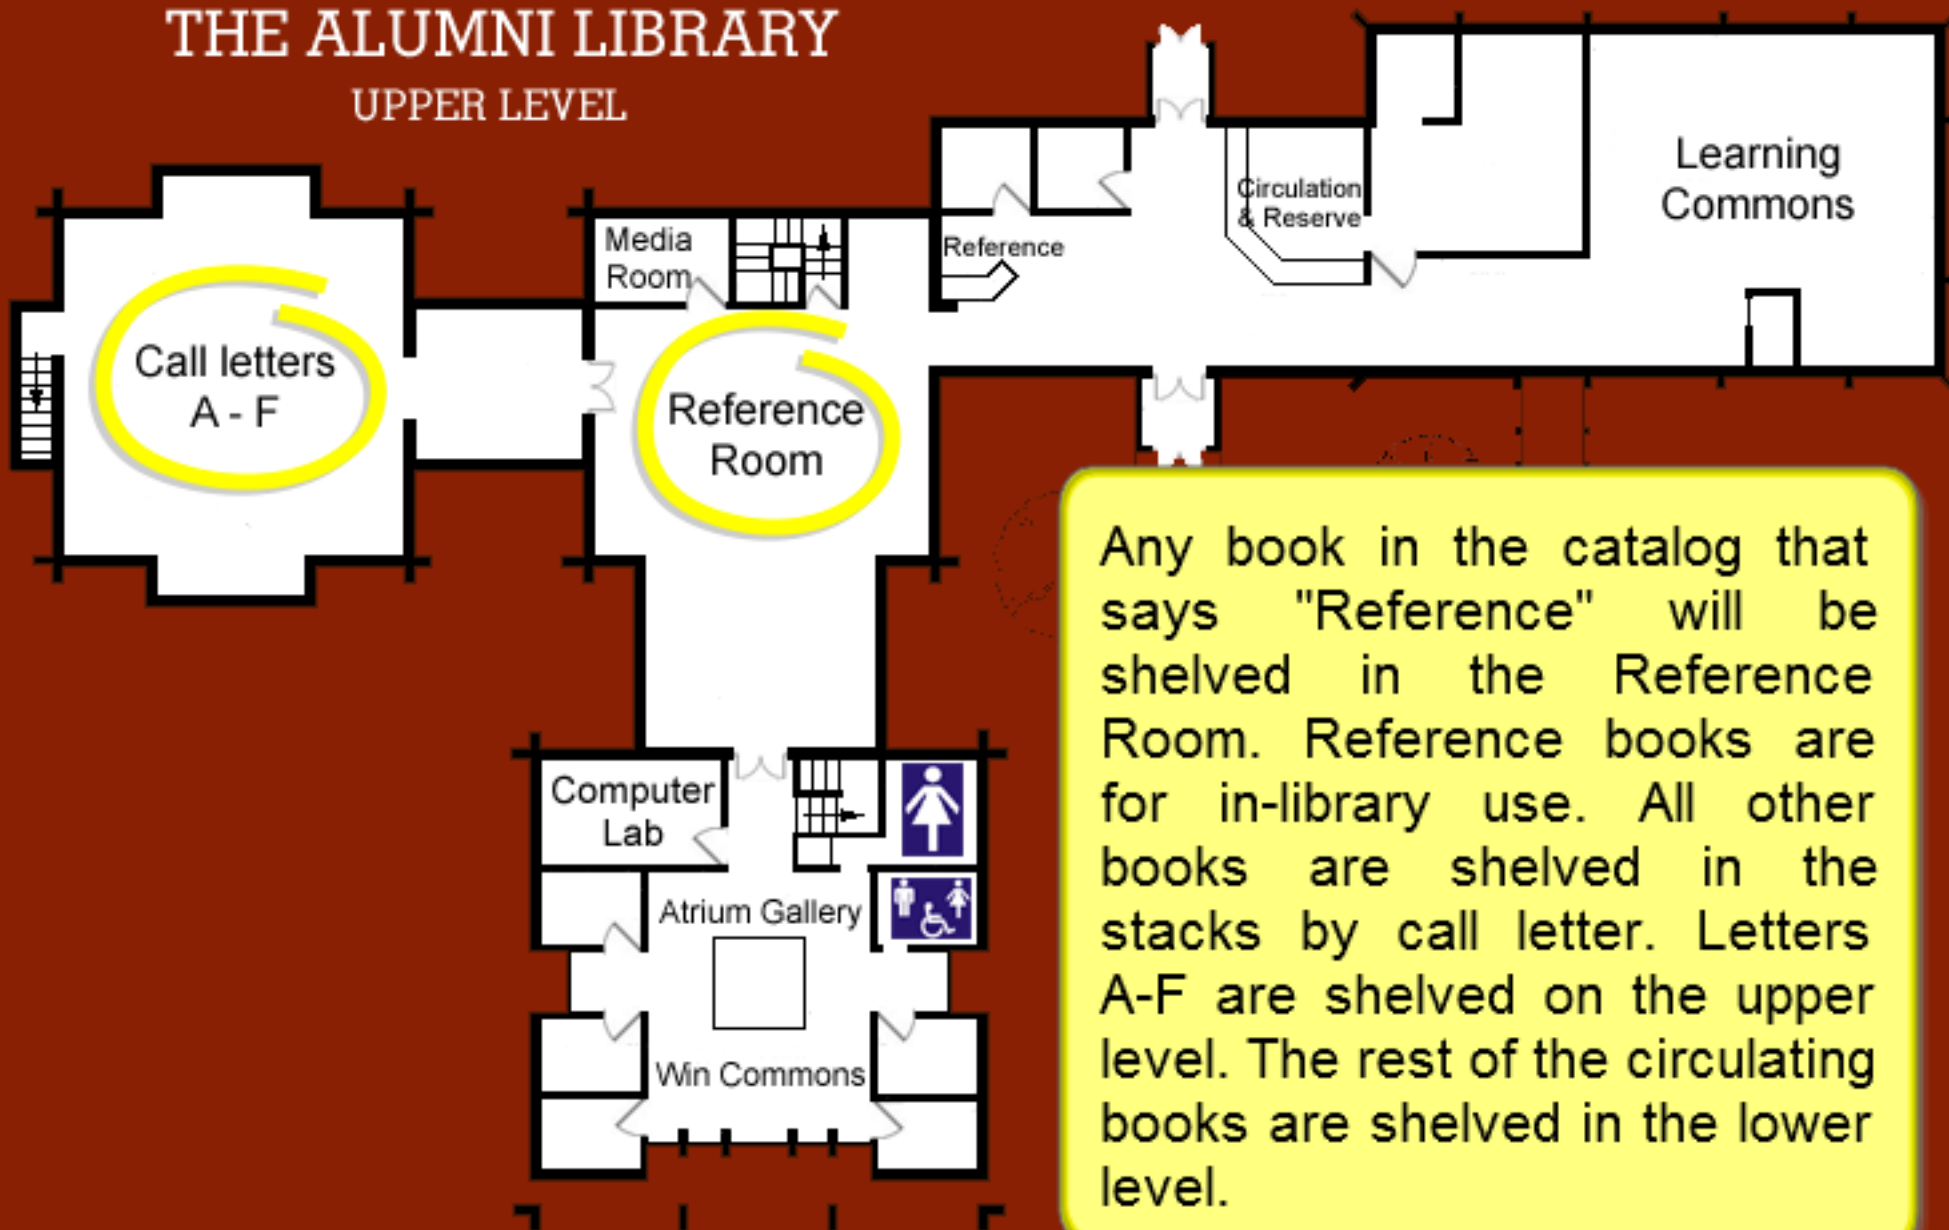

Locations:

Restrooms

Computers

Printers

Books

Journals & Newspapers

DVDs

THE ALUMNI LIBRARY

THE ALUMNI LIBRARY

UPPER LEVEL

THE ALUMNI LIBRARY

LOWER LEVEL

THE ALUMNI LIBRARY

UPPER LEVEL

There are 9 computers in the Learning Commons, 2 in the Reference Room, 2 in the study area next to the Reference Room, and 8 in the Computer Lab.

THE ALUMNI LIBRARY

UPPER LEVEL

There are 2 print release stations in the library, one is next to the Circulation Desk and has two printers and the other is in the Computer Lab, with one printer.

THE ALUMNI LIBRARY

UPPER LEVEL

If a book is marked Oversize, then it will be shelved in the oversize area on the lower level.

THE ALUMNI LIBRARY

LOWER LEVEL

THE ALUMNI LIBRARY

UPPER LEVEL

Current issues of journals, magazines, and newspapers are in the Learning Commons. For older issues, ask at the Reference or Circulation Desk.