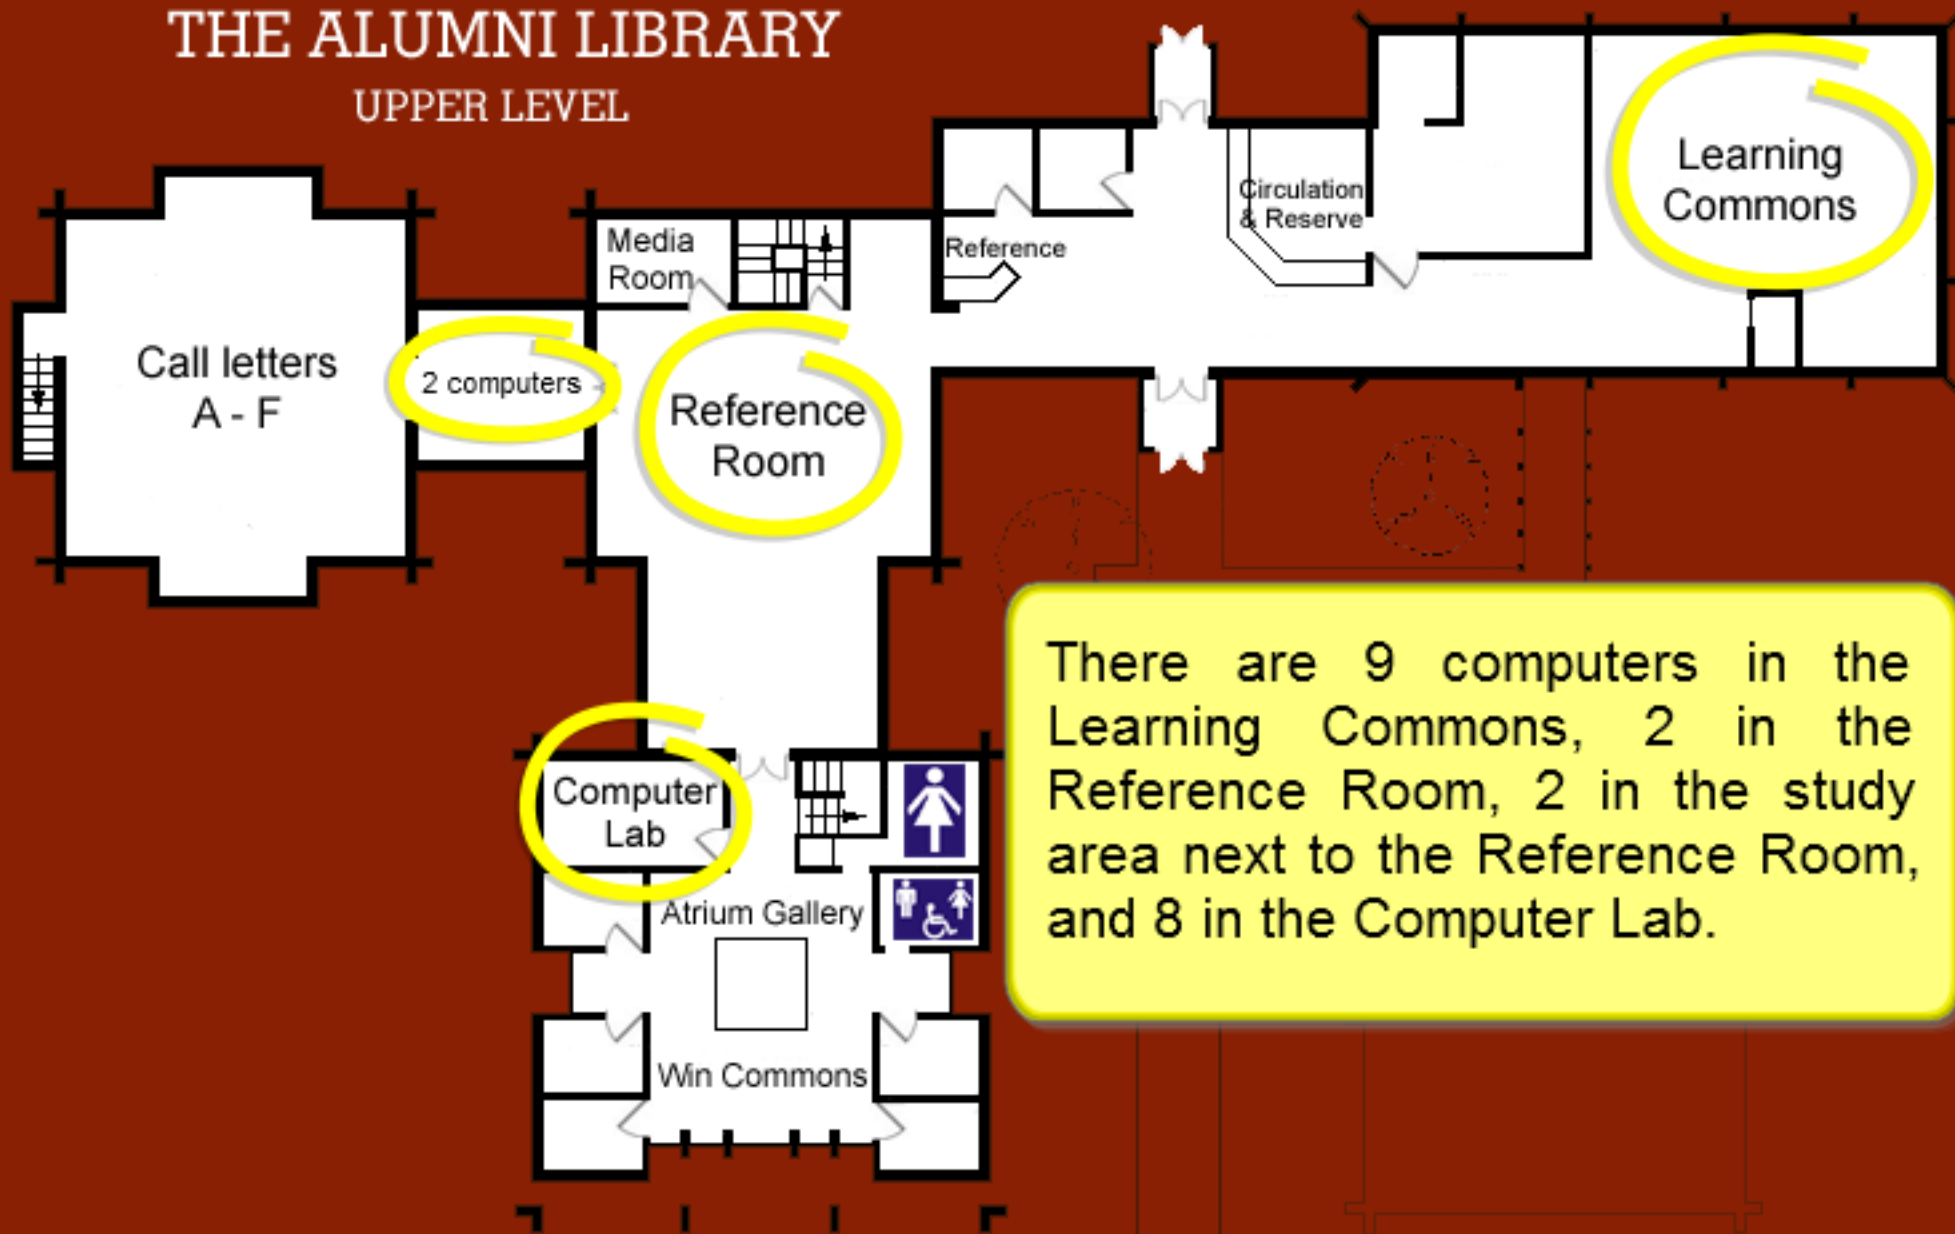

UPPER LEVEL

THE ALUMNI LIBRARY

LOWER LEVEL

THE ALUMNI LIBRARY

UPPER LEVEL

**Stairs to
the upper
level**

THE ALUMNI LIBRARY

LOWER LEVEL

THE ALUMNI LIBRARY

UPPER LEVEL

THE ALUMNI LIBRARY

LOWER LEVEL

THE ALUMNI LIBRARY

UPPER LEVEL

There are 9 computers in the Learning Commons, 2 in the Reference Room, 2 in the study area next to the Reference Room, and 8 in the Computer Lab.

THE ALUMNI LIBRARY

UPPER LEVEL

There are 2 print release stations in the library, one is next to the Circulation Desk and has two printers and the other is in the Computer Lab, with one printer.

THE ALUMNI LIBRARY