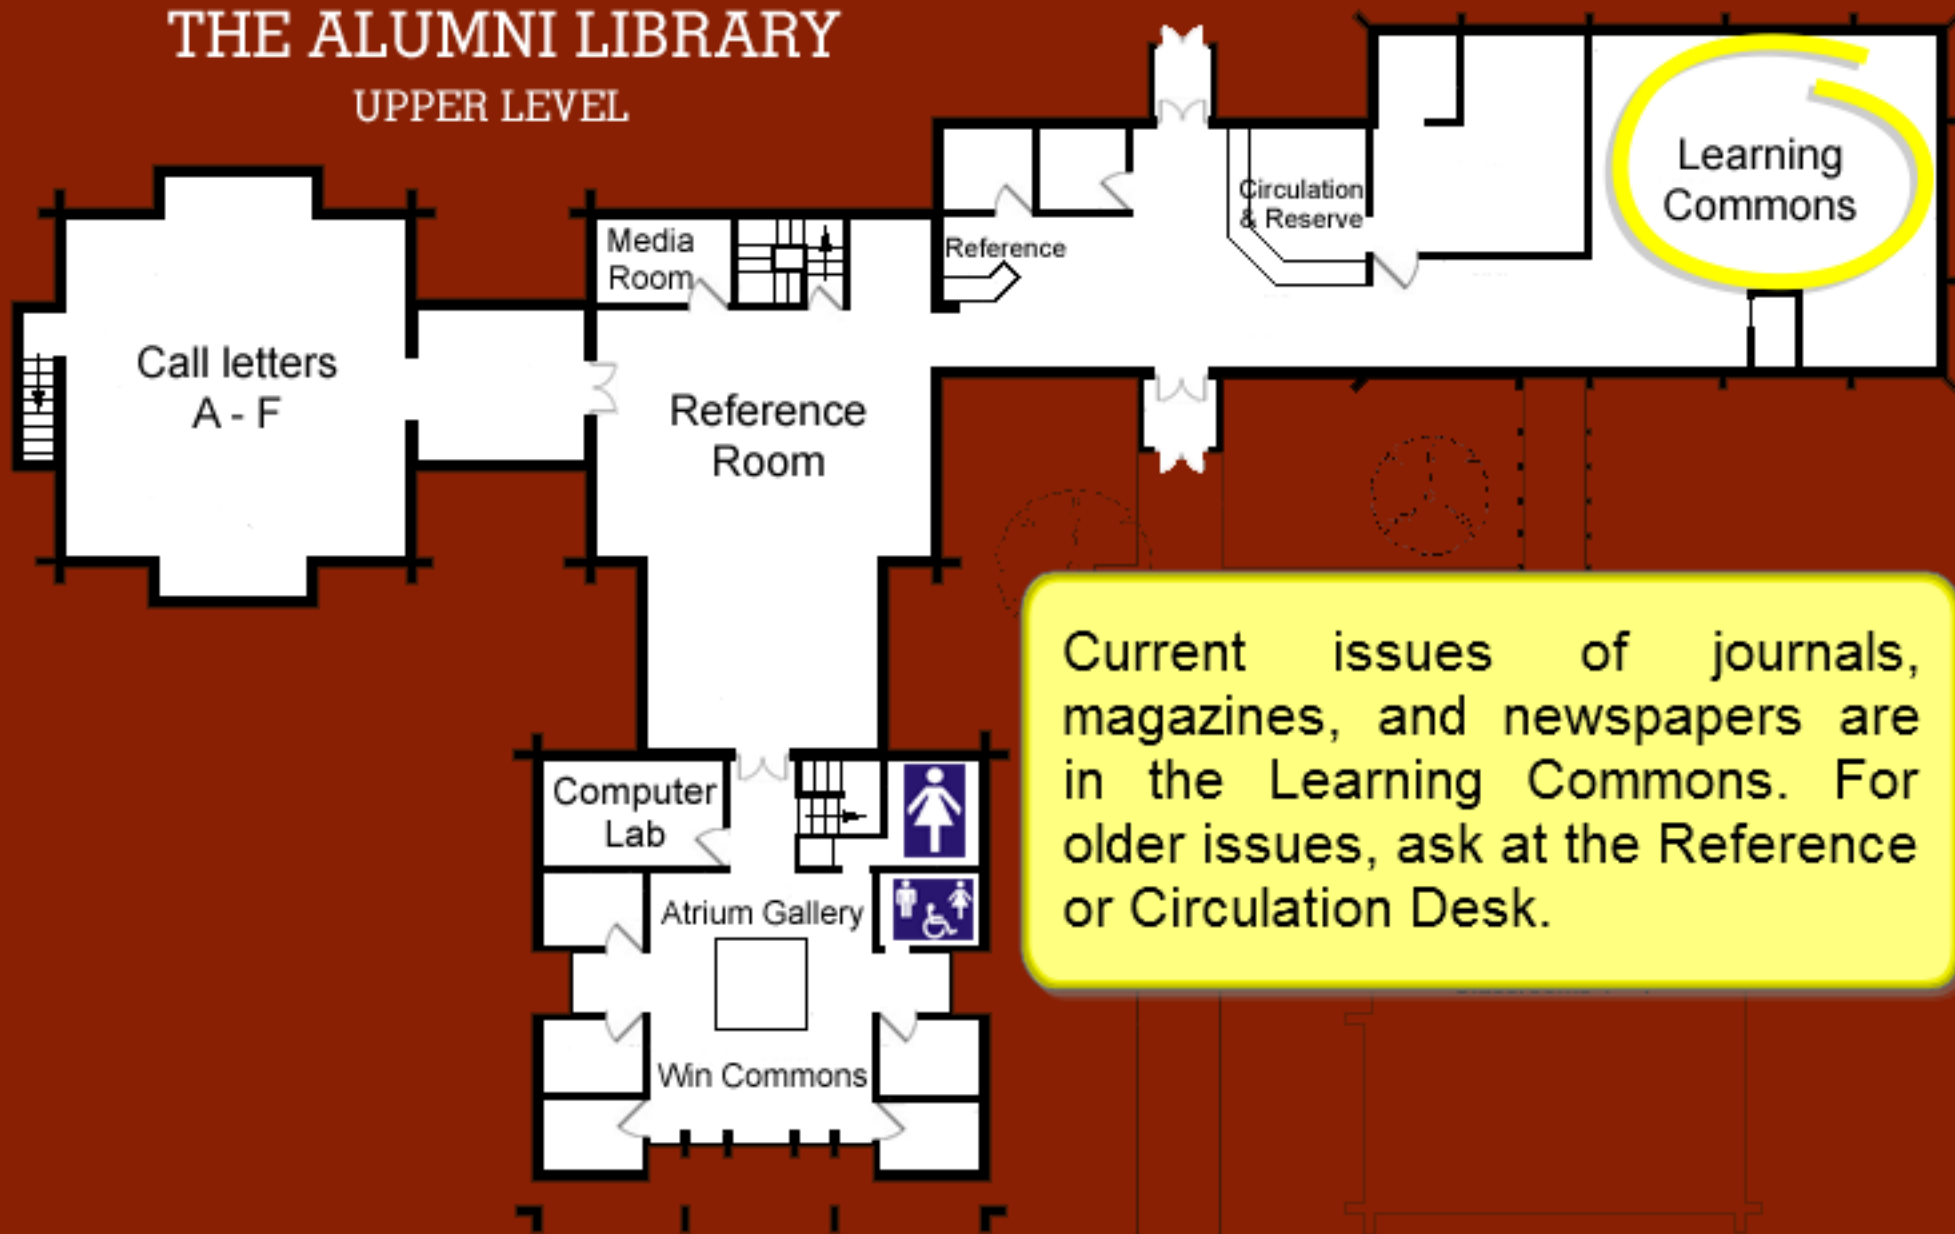

Locations:

Restrooms

Computers

Printers

Books

Journals & Newspapers

DVDs

THE ALUMNI LIBRARY

THE ALUMNI LIBRARY

UPPER LEVEL

THE ALUMNI LIBRARY

LOWER LEVEL

THE ALUMNI LIBRARY

UPPER LEVEL

There are 9 computers in the Learning Commons, 2 in the Reference Room, 2 in the study area next to the Reference Room, and 8 in the Computer Lab.

THE ALUMNI LIBRARY

UPPER LEVEL

There are 2 print release stations in the library, one is next to the Circulation Desk and has two printers and the other is in the Computer Lab, with one printer.

THE ALUMNI LIBRARY

UPPER LEVEL

If a book is marked Oversize, then it will be shelved in the oversize area on the lower level.

THE ALUMNI LIBRARY

LOWER LEVEL

THE ALUMNI LIBRARY

UPPER LEVEL

Current issues of journals, magazines, and newspapers are in the Learning Commons. For older issues, ask at the Reference or Circulation Desk.