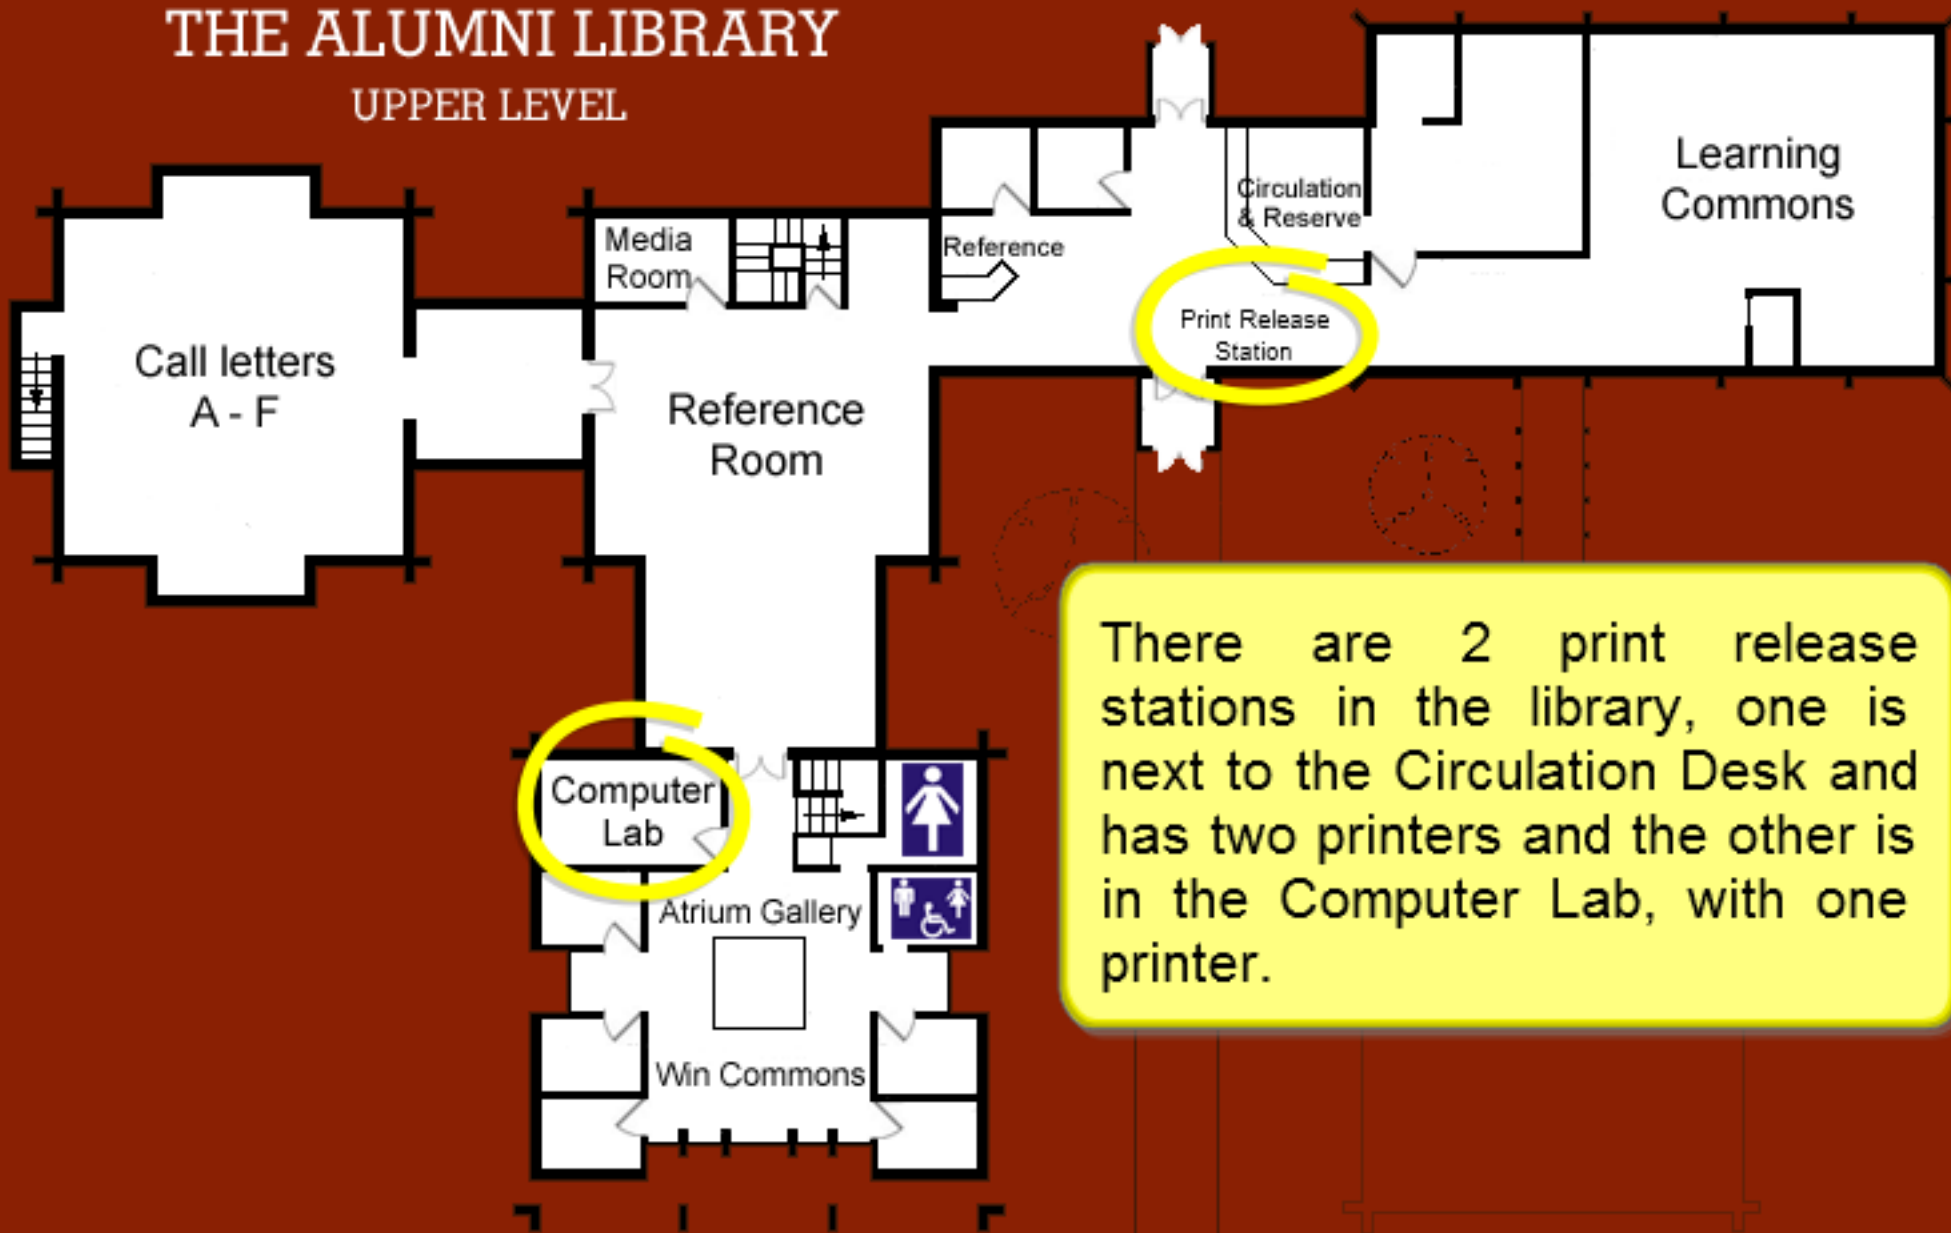

UPPER LEVEL

THE ALUMNI LIBRARY

LOWER LEVEL

THE ALUMNI LIBRARY

UPPER LEVEL

**Stairs to
the upper
level**

THE ALUMNI LIBRARY

LOWER LEVEL

THE ALUMNI LIBRARY

UPPER LEVEL

THE ALUMNI LIBRARY

LOWER LEVEL

THE ALUMNI LIBRARY

UPPER LEVEL

There are 9 computers in the Learning Commons, 2 in the Reference Room, 2 in the study area next to the Reference Room, and 8 in the Computer Lab.

THE ALUMNI LIBRARY

UPPER LEVEL

There are 2 print release stations in the library, one is next to the Circulation Desk and has two printers and the other is in the Computer Lab, with one printer.

THE ALUMNI LIBRARY