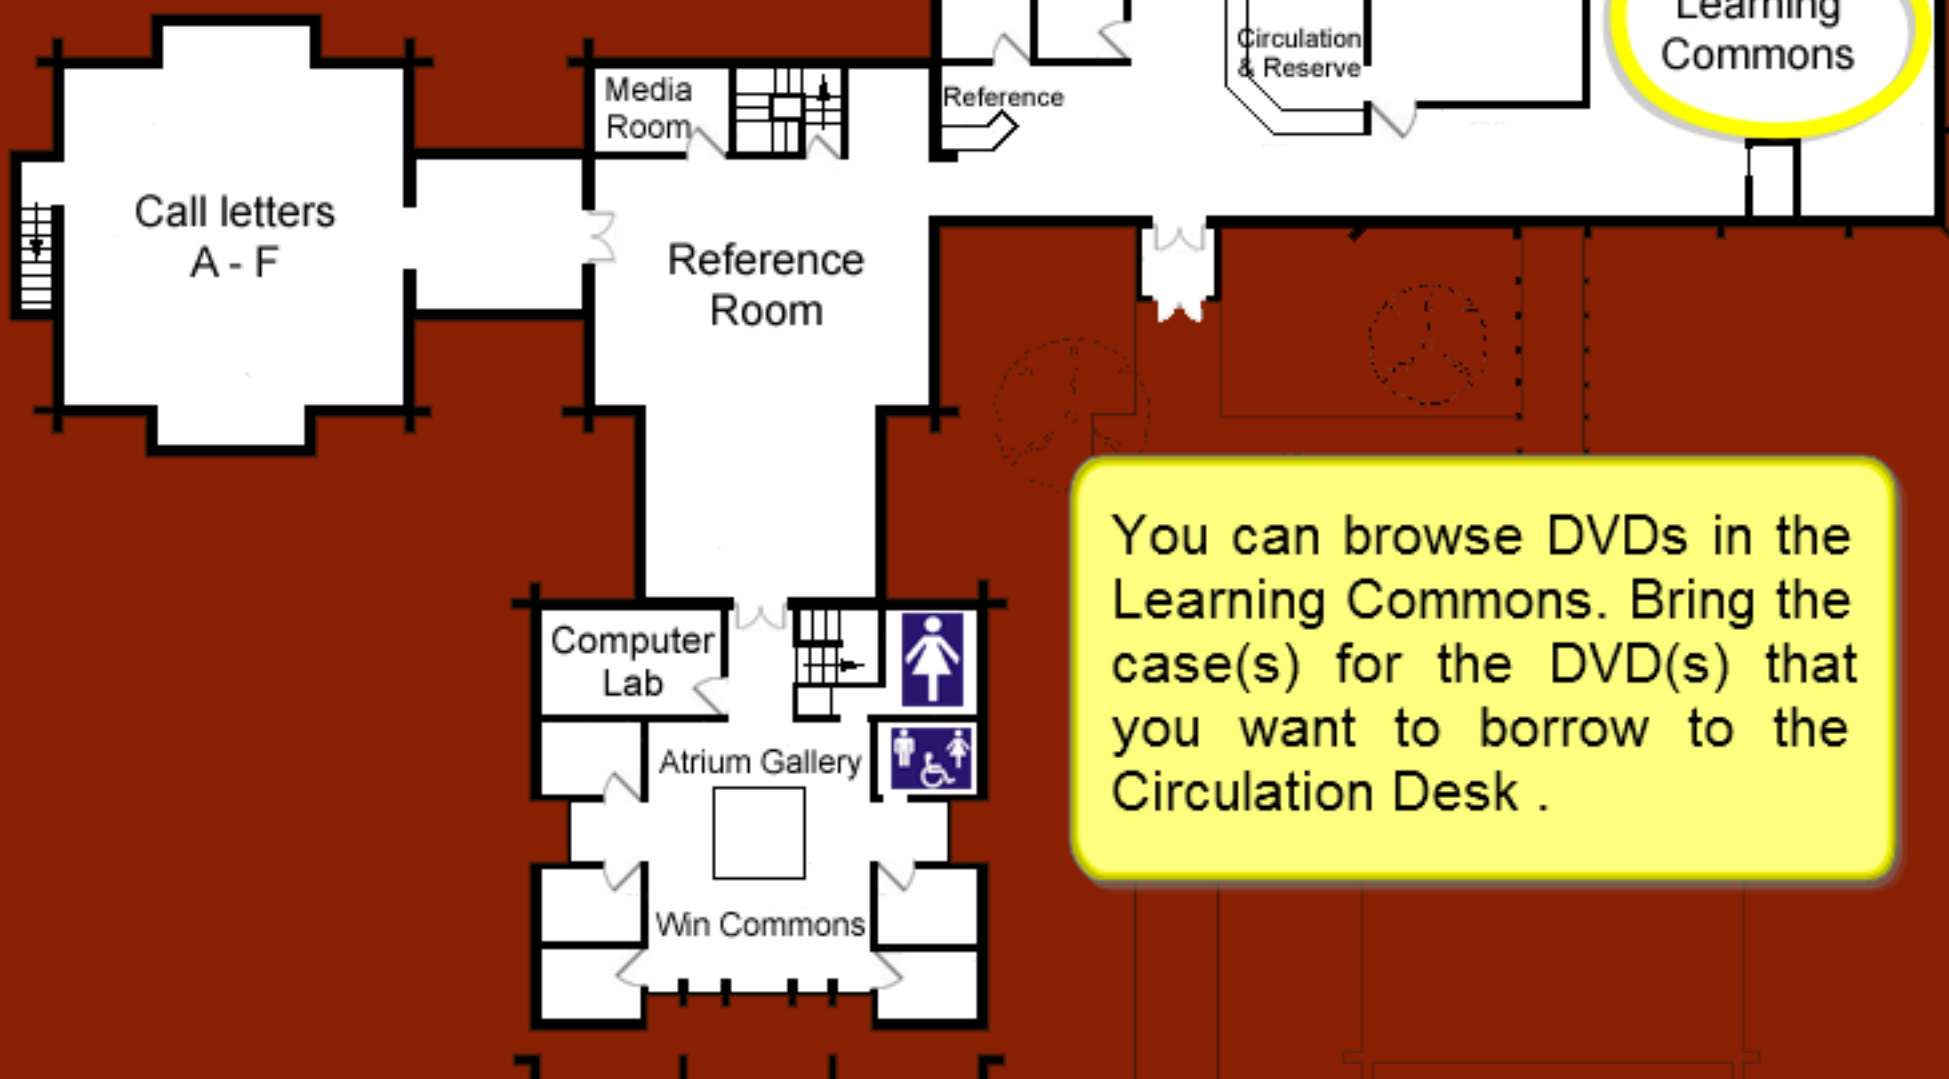

THE ALUMNI LIBRARY

UPPER LEVEL

You can browse DVDs in the Learning Commons. Bring the case(s) for the DVD(s) that you want to borrow to the Circulation Desk .